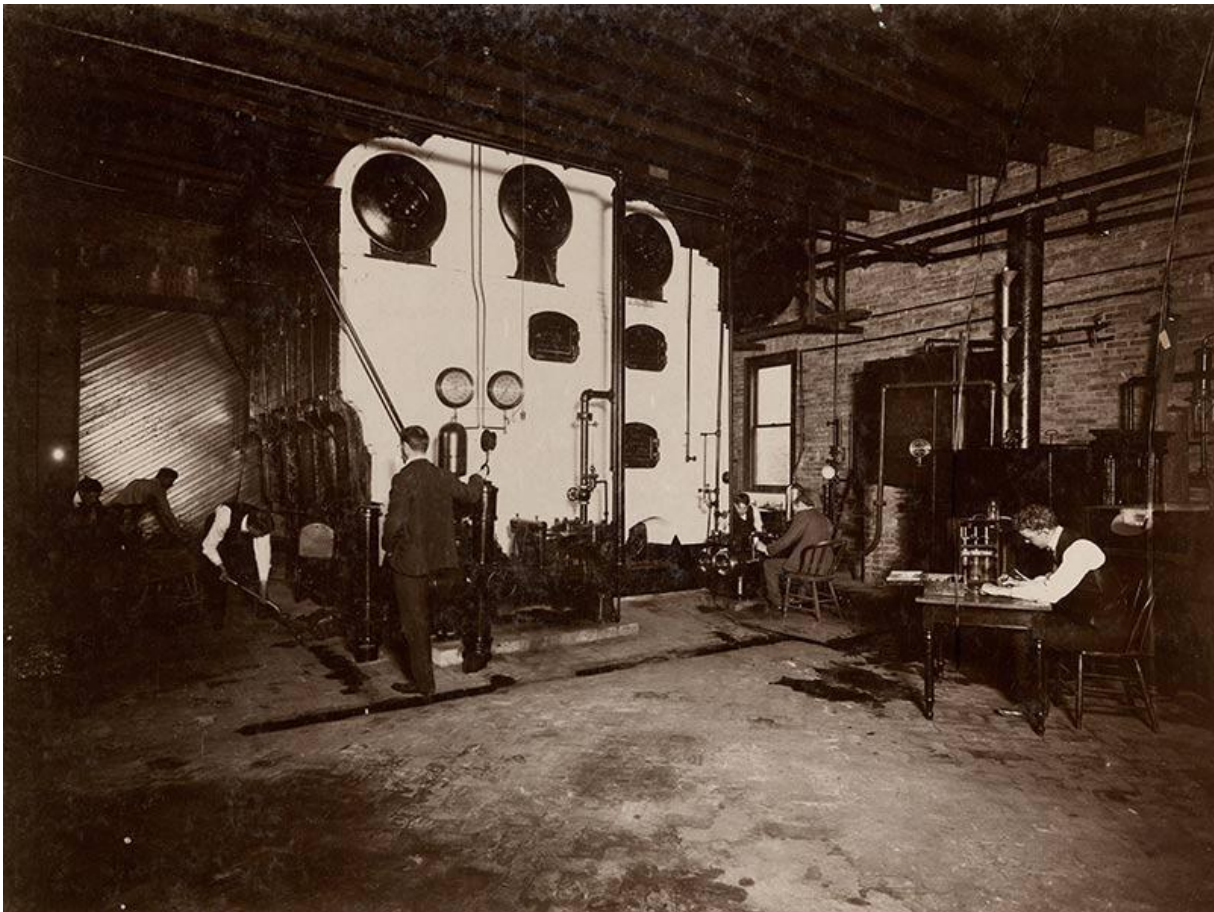

# Feeding the machine

March 23rd, 2017

|

Photo from Tulane University Archives [newwave@tulane.edu](mailto:newwave@tulane.edu)

[View PDF](#)

Tulane engineering students shovel coal in the boiler room of the Heat and Power Plant in the old engineering building, currently part of the School of Science and Engineering lab complex behind Blessey Hall as a part of the mechanic arts program circa 1900.